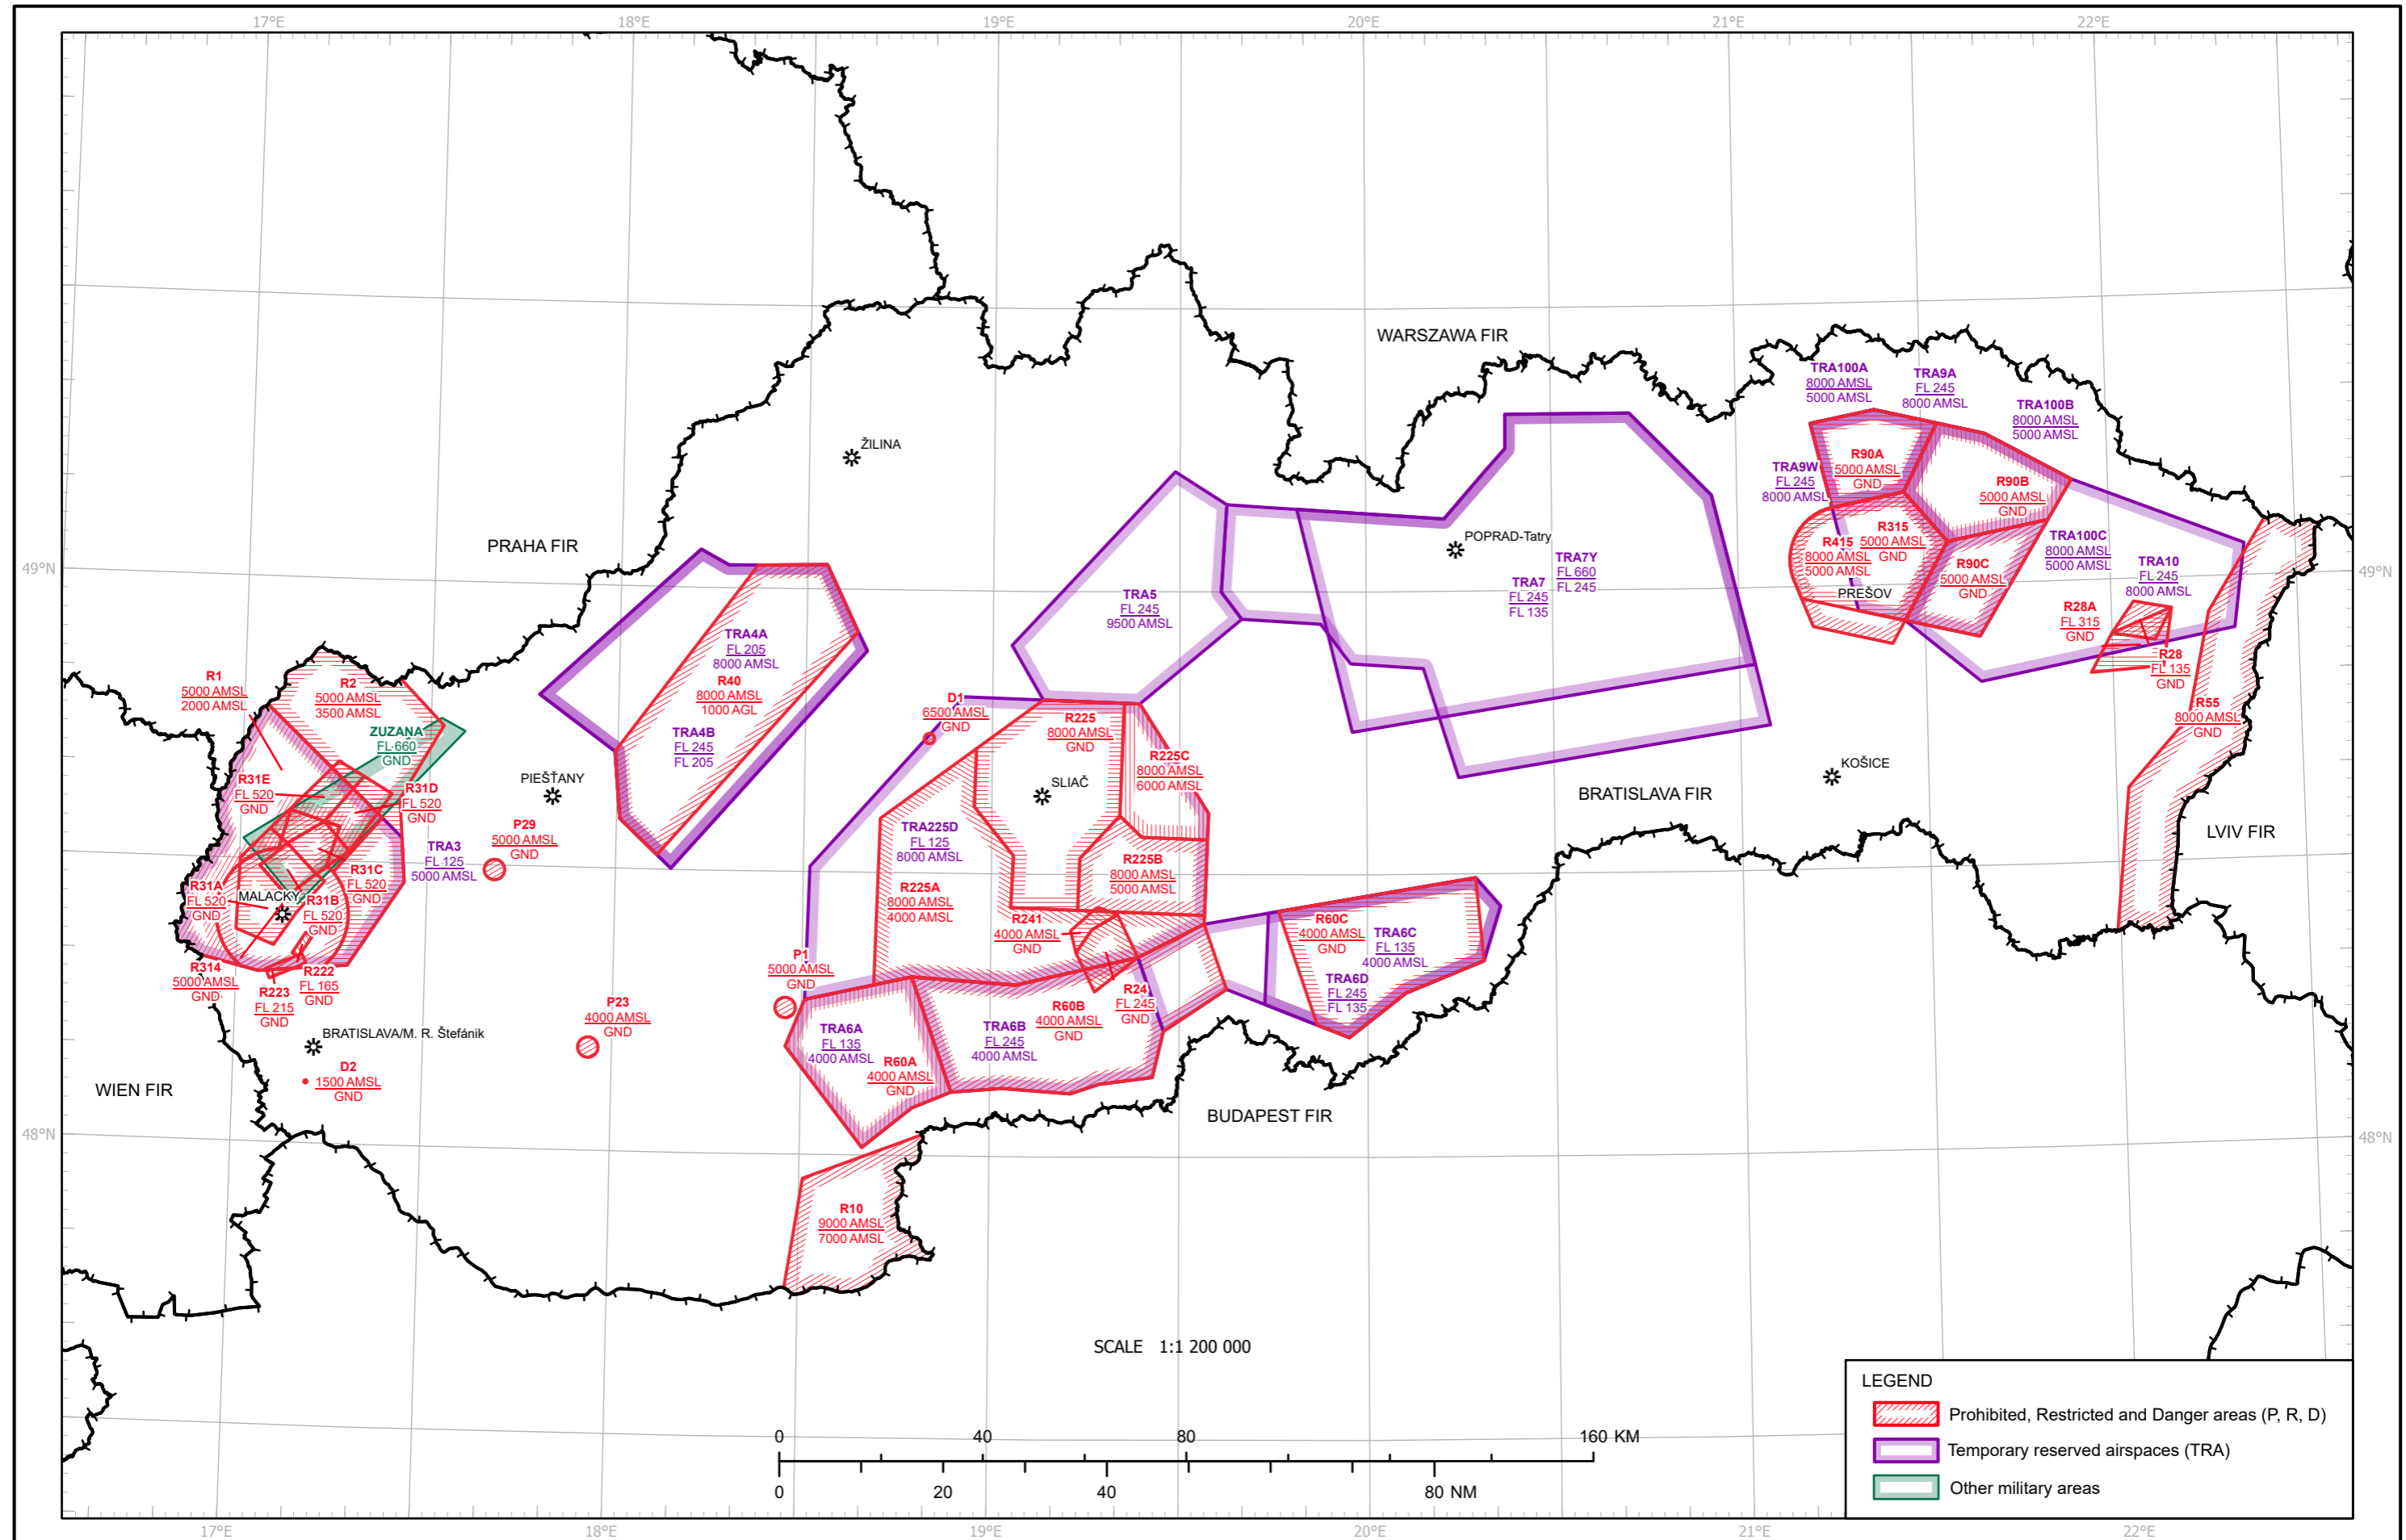

PROHIBITED, RESTRICTED, DANGER, TEMPORARY SEGREGATED AREAS AND TEMPORARY RESERVED AIRSPACES

SLOVAK REPUBLIC

Changes: lateral limits of R241